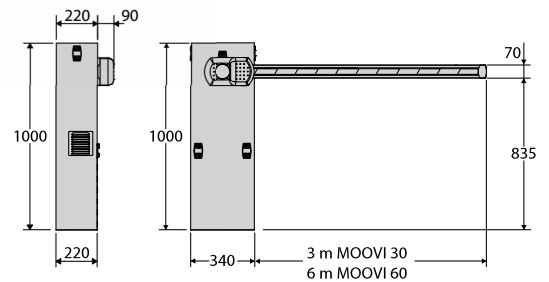

Moovi

- Range of barriers for semi-intensive use, able to manage clear drive throughs up to 6 m. The wide range of accessories available makes them ideal in any context
- Also available in the Moovi 30S rapid version with opening speed of 1.5 s (plus slow) and intensive use.
- Control unit with programming display and incorporated two-channel radio receiver (models Moovi 30/60RMM/30S)

TECHNICAL CHARACTERISTICS

	MOOVI 30S	MOOVI 30	MOOVI 30 RMM	MOOVI 60	MOOVI 60 RMM
Useful passage	3m	3m	3m	6m	6m
Control unit	Leo MV D	Alpha Bom	Leo MV D	Alpha Bom	Leo MV D
Motor power supply	230V				
Opening or closing time	1,5sec + slow down	4sec	4sec	8sec	8sec
Type of limit switch	electric incorp. and adjustable				
Slowdown	adjustable				
Lock	mechanical				
Release	personal release key				
Frequency of use	intensive	semi-intensive	semi-intensive	semi-intensive	semi-intensive
Ambient conditions	from -20°C to 50°C				